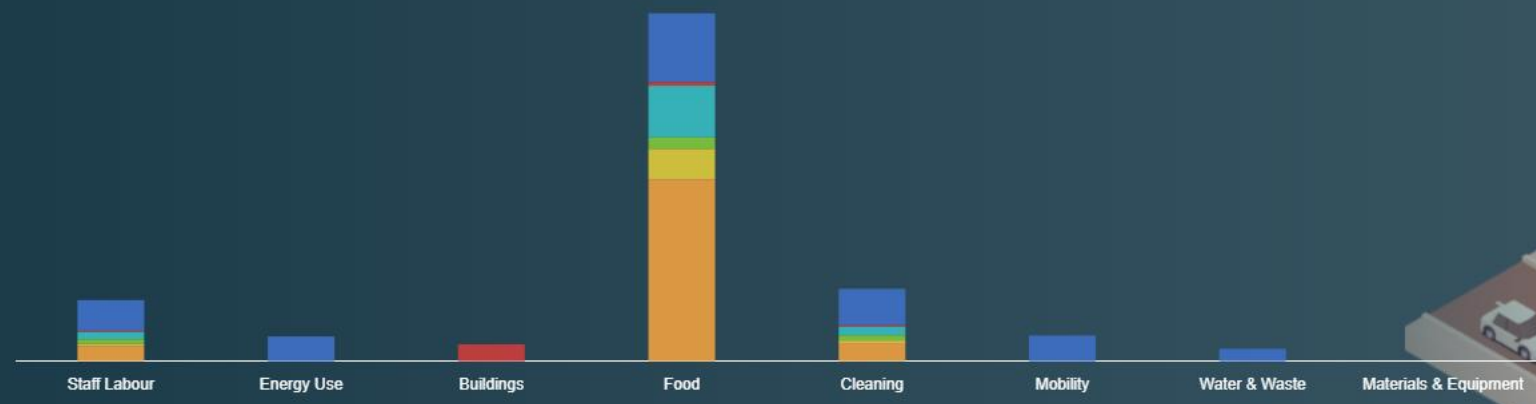

Direct Results Indirect Results

Total Direct Footprint 541.66 gha Total Footprint 3,037.02 gha

- Cropland
Grazing
Forest
Fishing
Built Up
Carbon

Ecological Footprint of Staff (Labor)

Category's Footprint: 58.99 gha