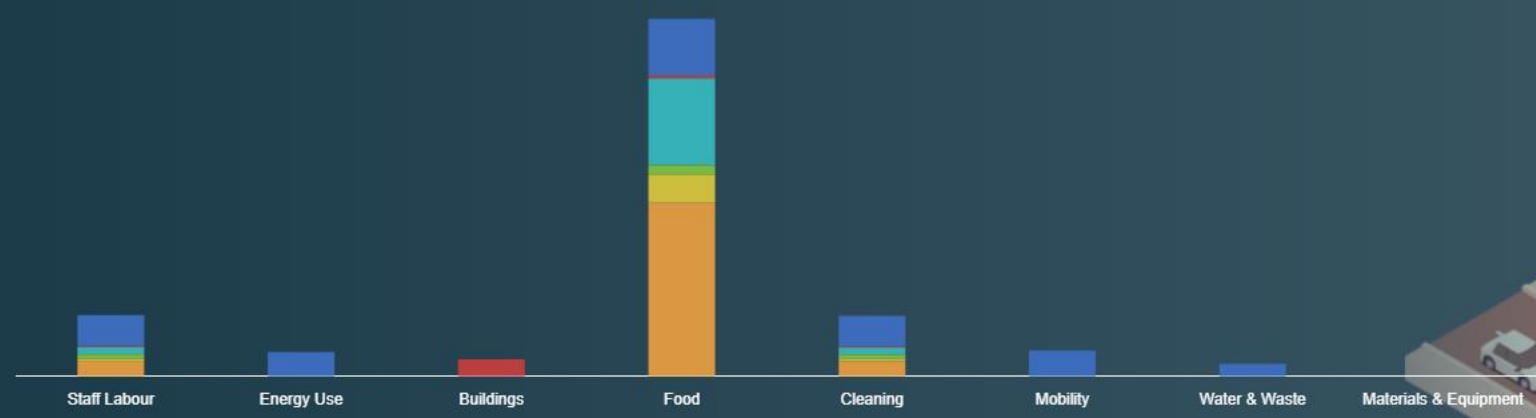

Total Footprint per 1000 € Fund
0.3 gha

Total Footprint
3,034.04 gha

Direct vs Indirect responsibility

Direct Results Indirect Results

Total Direct Footprint
538.68
gha

Total Footprint
3,034.04
gha

- Cropland
- Grazing
- Forest
- Fishing
- Built Up
- Carbon