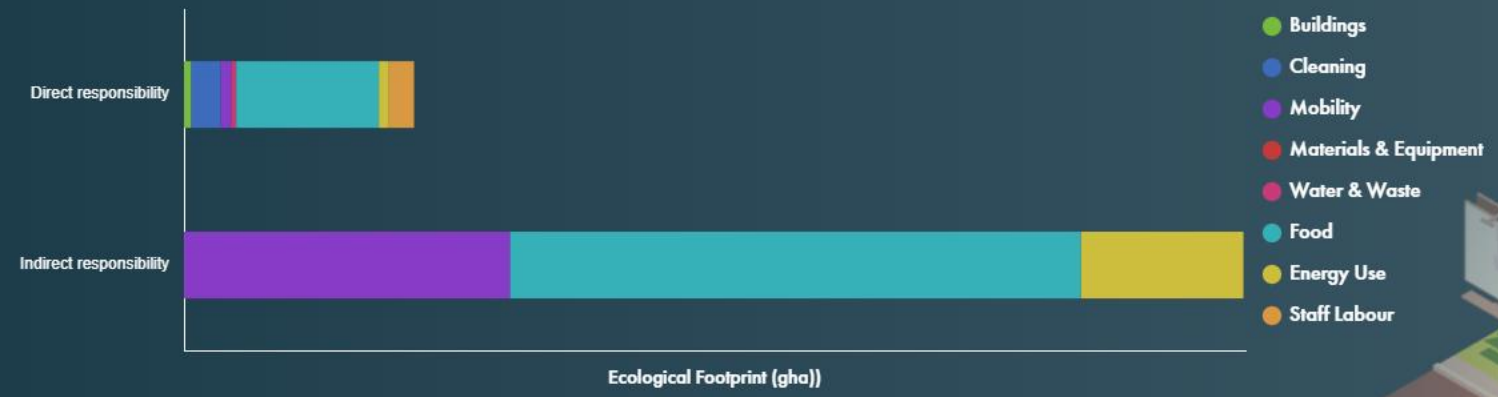

Direct vs Indirect responsibility

Direct Results Indirect Results

Total Direct Footprint Total Footprint