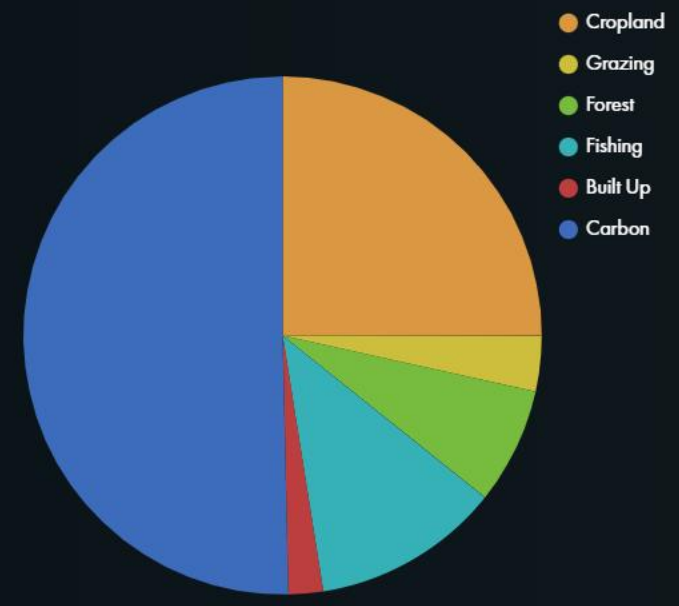

Ecological Footprint - 2023

Total Ecological Footprint of your University

Total Footprint per Student
0.25 gha

Total Footprint per Staff
37 gha

Total Footprint per Graduation
0.27 gha

Total Footprint per Publication
3.03 gha

Total Footprint per 1000 € Fund
0.3 gha

Total Footprint
3,034.04 gha

Direct vs Indirect responsibility

Direct Results Indirect Results

Total Direct Footprint
538.68
gha

Total Footprint
3,034.04
gha

- Cropland
- Grazing
- Forest
- Fishing
- Built Up
- Carbon

Ecological Footprint of Staff (Labor)

Category's Footprint: 58.99 gha

Ecological Footprint - 2024

Total Footprint per Student
0.25 gha

Total Footprint per Staff
37.04 gha

Total Footprint per Graduation
0.26 gha